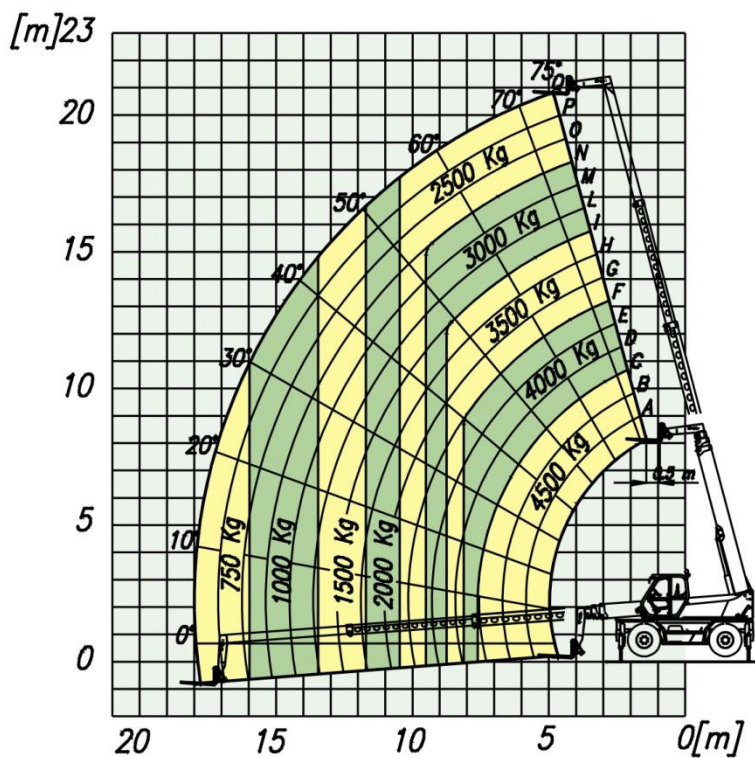

MERLO ROTO 45.21

ROTO 45.21 MCSS WITH FORKS ON STABILISERS - 360° SLEW

ROTO 45.21 MCSS WITH FORKS ON TYRES